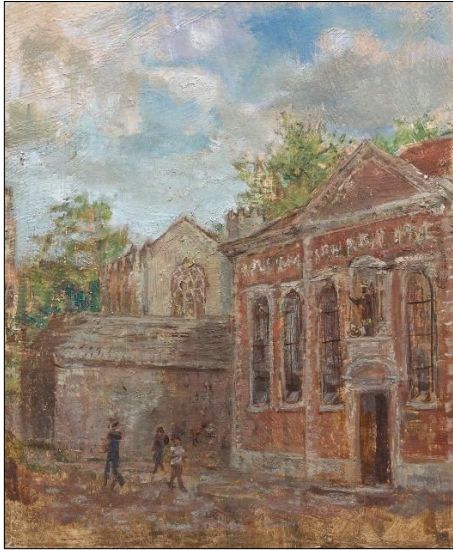

Other Paintings of Winchester

by Emily Patrick

School Winchester (24 x 20 cm)

St Cross through Rushes (75 x 50 cm)

Itchen Meadow (31 x 18 cm)

Winchester War Cloisters (39 x 45 cm)