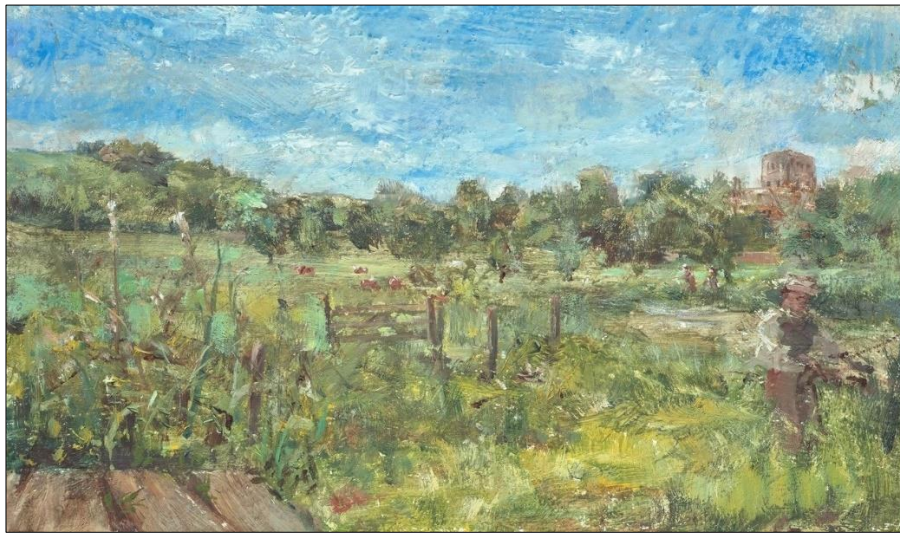

Other Paintings of Winchester

by Emily Patrick

School Winchester (24 x 20 cm)

St Cross through Rushes (75 x 50 cm)

Itchen Meadow (31 x 18 cm)

Winchester War Cloisters (39 x 45 cm)